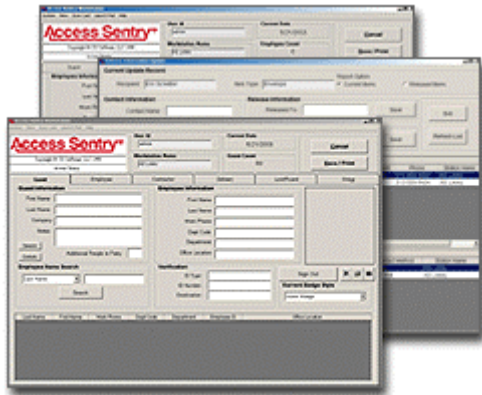

ScanShell 1000

Access Sentry

ScanShell 1000

ScanShell 1000: is another in the series of CSSN products that provide ultra-compact and external power-free scanning convenience. The flat-bed, CIS (contact image sensor) design provides a scanner system which is capable of color (24 bit), grayscale (8 bit) and B&W scanning of Drivers License, Business Cards and Passports, when used with Access Sentry Visitor Management Software. . (127 x 76mm) in area. The optical resolution can achieve up to 600 dpi (dots per inch)*.

Features- increases productivity and reduces human error by automating the archiving process. The bus-powered USB device is powerful yet simple to use. Together, with its versatility, Access Sentry offers the perfect, comprehensive scanning solutions for visitor management.

Driver's License – auto import of ID data with picture.

Business Cards – auto import of Business Card data.

Passports – auto import of Passport data with picture.